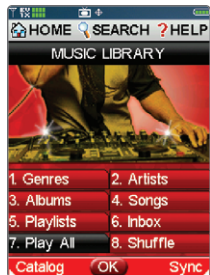

Playing Music

The VX9400 doesn't miss a beat with its built-in music player. You can store tons of music on an optional microSD card* and even listen to them in stereo sound through a Bluetooth headset!

1. Press **right** on the Navigation Key, select **Music & Tones (1)**.
2. Select **My Music (4)**, choose a category, then press **OK** to play.
3. Use the side **Volume Keys** **◀▶** to adjust volume when a song is playing.
4. Press the **End Key** to exit the music player.

*Sold separately.

Note: To turn on Music Only Mode (RF off except Bluetooth), press **right** on the Navigation Key, select **Music & Tones (1)**, press the **Left Soft Key** for **Mode**, select **On** and press **OK** .